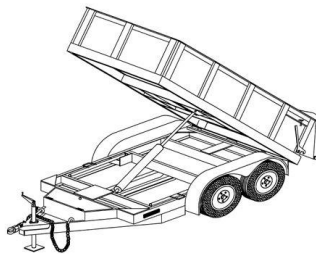

NO CHARGE FOR LOGS IF STRAIGHT & MIN 6"/MAX 24" DIAM., MIN 8' LONG

STUMPS: \$150 MIN. CHARGE – OVER 3 TONS - \$50/TON

TRUCK/SUV (NO TRAILER)

**PICK UP TRUCK W/DUMP BED
OR SIDE BOARDS**

\$25

SMALL TRAILER

SMALL DUMP TRAILER

SINGLE AXLE TRAILER

HD TRUCK W/DUMP BED

\$75

LARGE TRAILER

MEDIUM DUMP TRAILER

SINGLE AXLE DUMP TRUCK

\$100

LARGE DUMP TRUCK