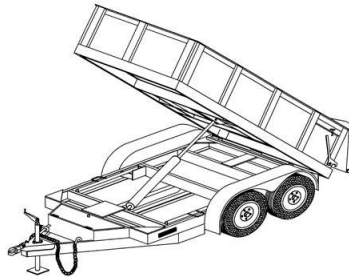

Pricing subject to change without notice